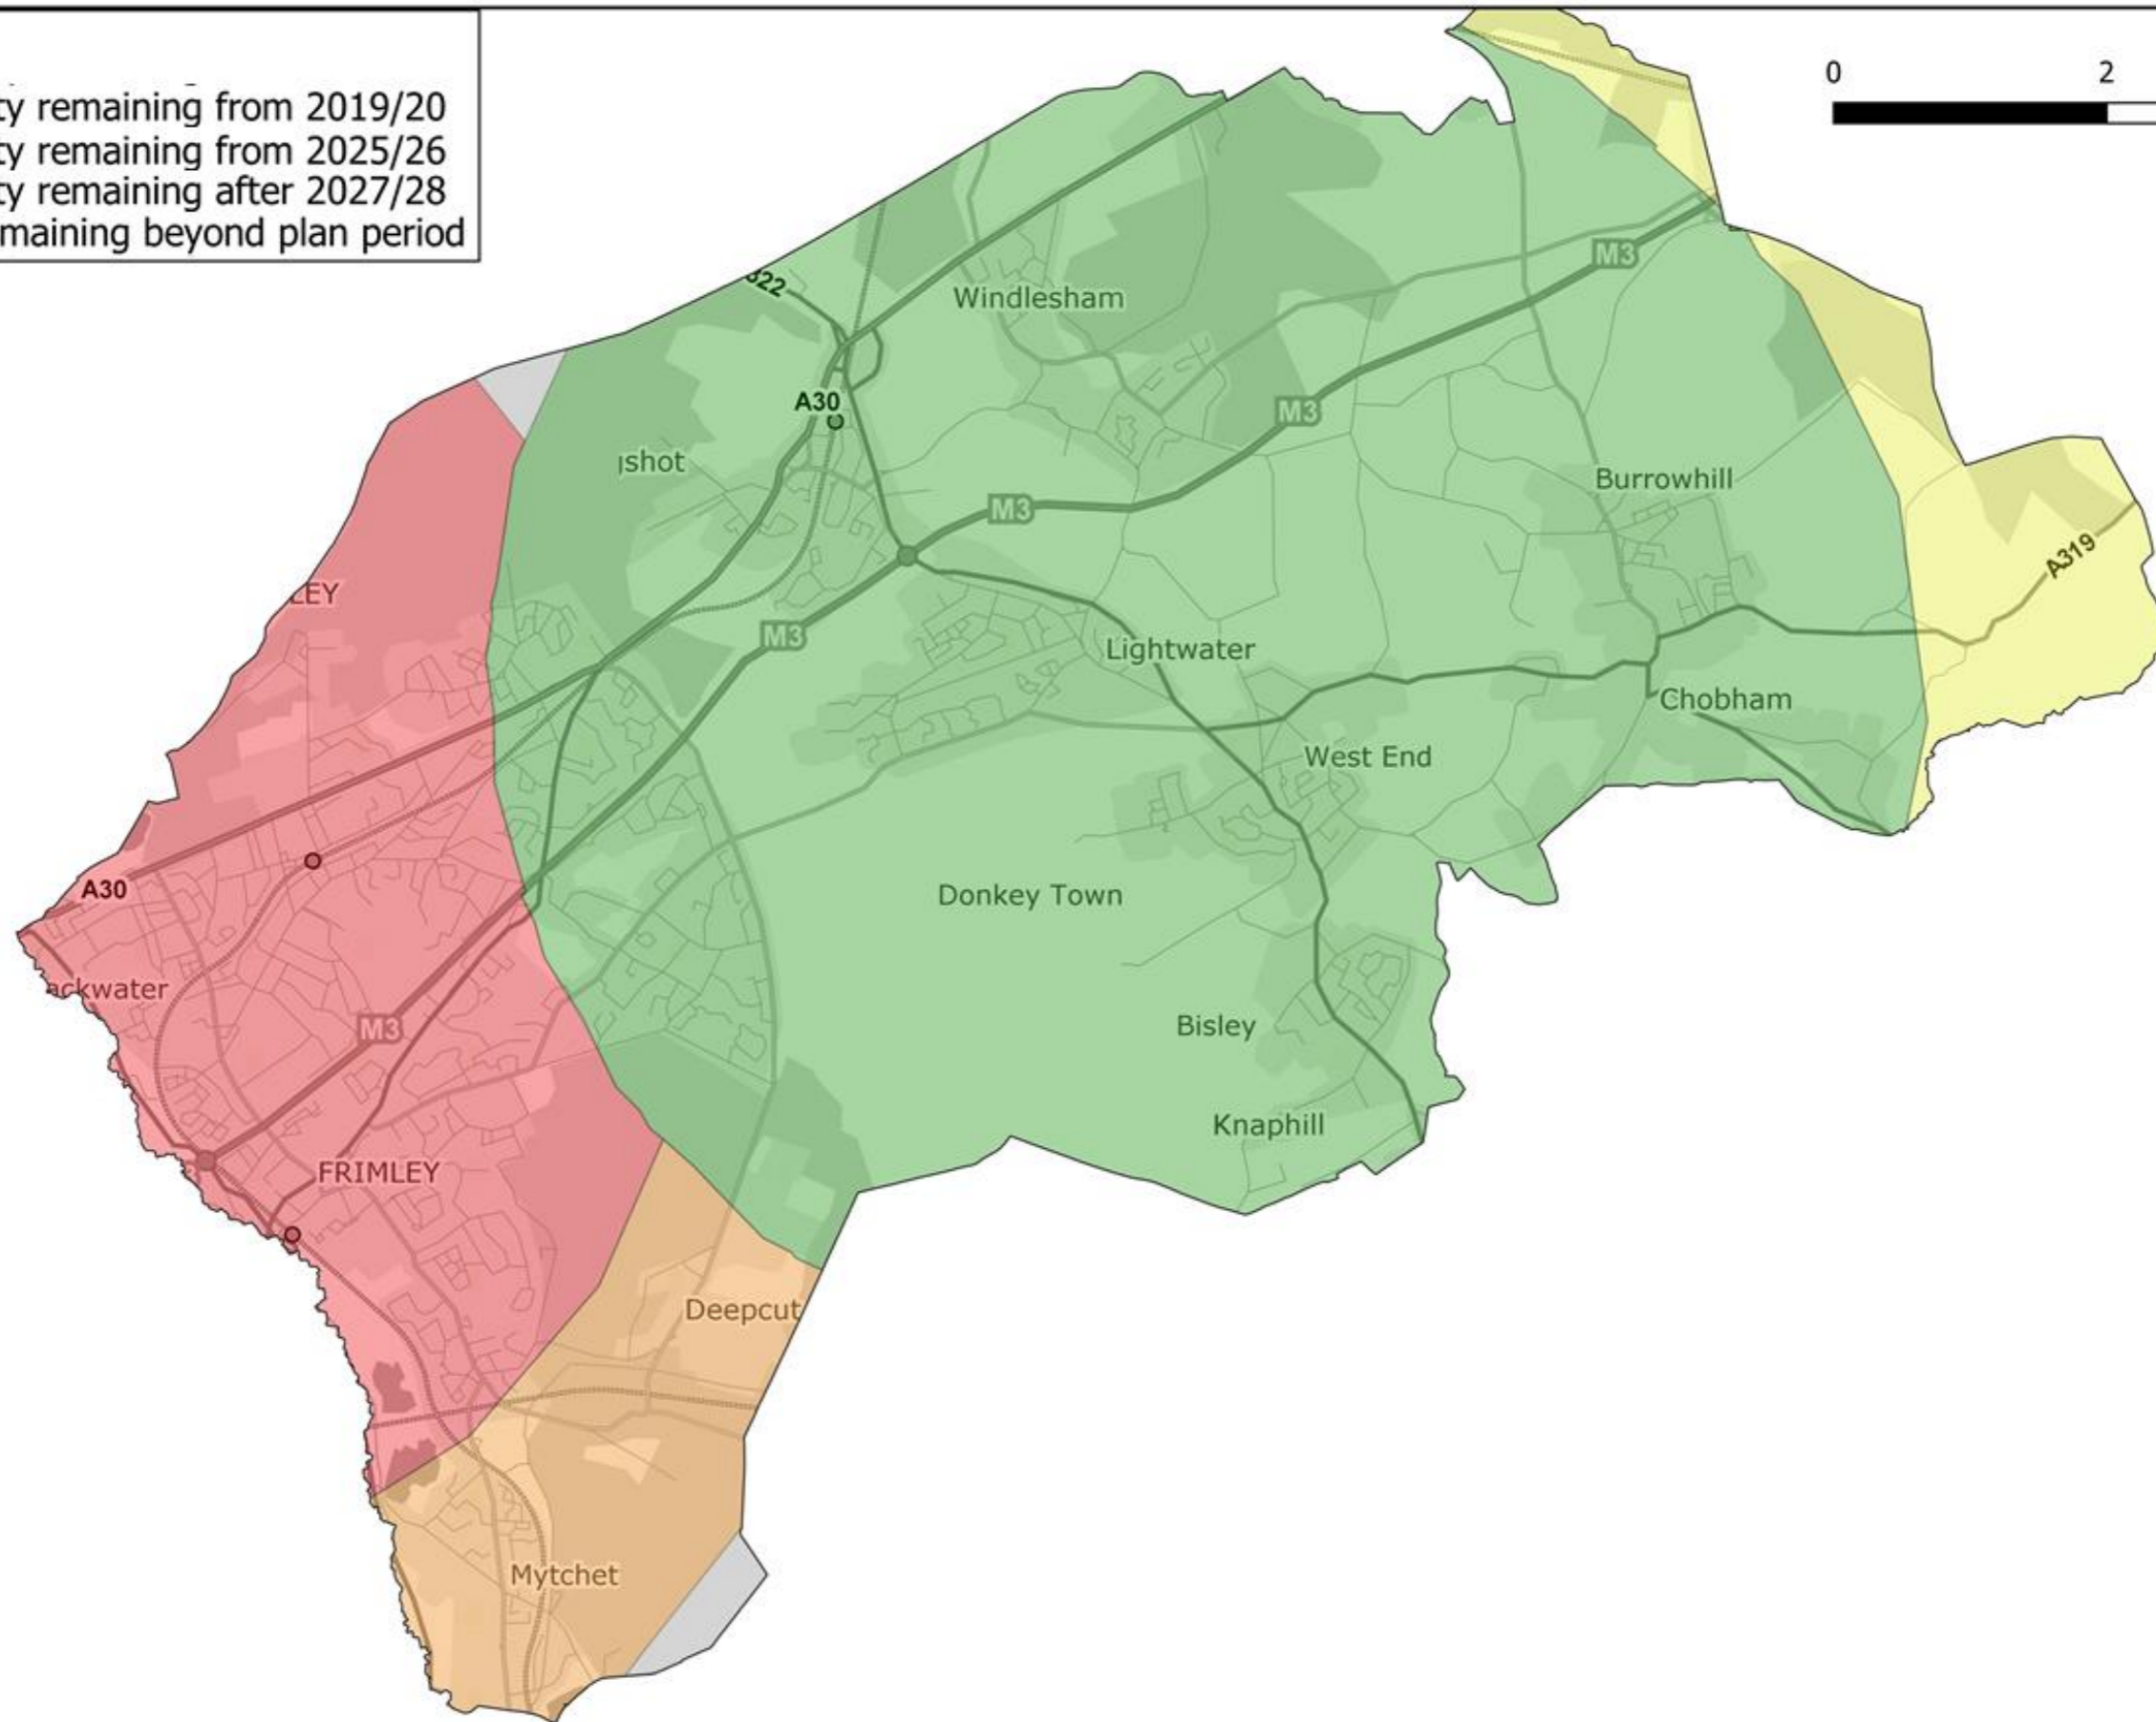

Annex 1: Map showing areas of the Borough based on when there will be no remaining SANG capacity

Legend

- No capacity remaining from 2019/20
- No capacity remaining from 2025/26
- No capacity remaining after 2027/28
- Capacity remaining beyond plan period